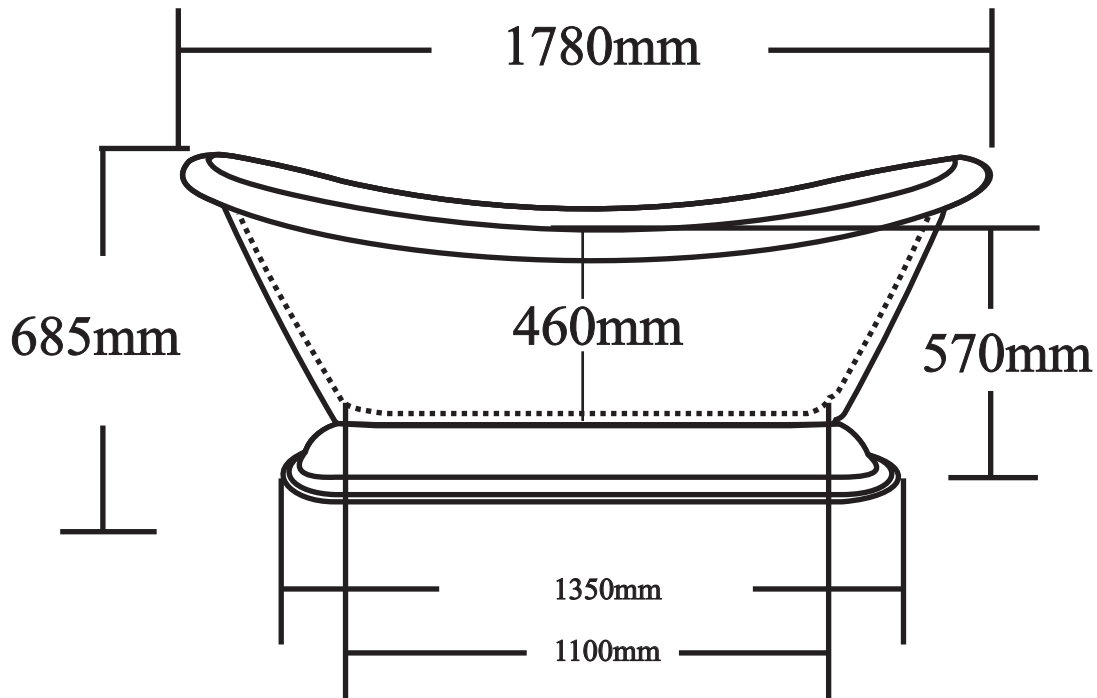

BC Designs Excelsior Cast Aluminium Bath

All Dimensions are approximate due to casting shrinkage