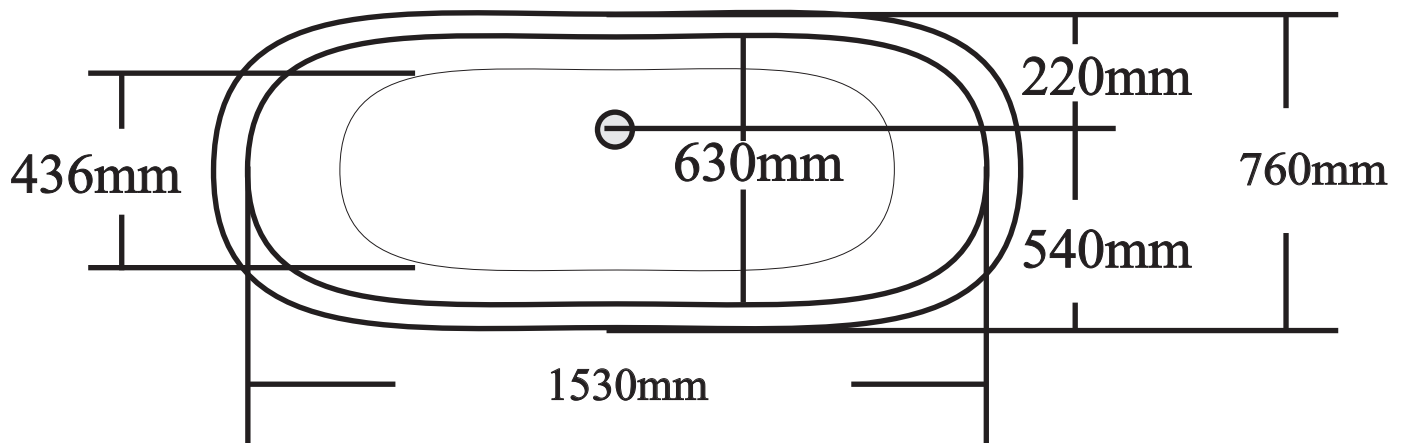

BC Designs Excelsior Cast Aluminium Bath

All Dimensions are approximate due to casting shrinkage