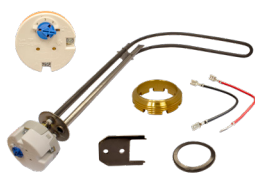

8 Bar  
Pressure Relief Valve

**£ 30.96**

**533002CST**

Genuine Part:  
**061-388-0802**

Multibloc 22mm  
Combination Valve

**£ 43.96**

**309473CST**

Genuine Part:  
**061-475-0702**

7 Bar Pressure &  
Temperature Relief

**£ 21.90**

**95612026**

Verified Alternative:  
**218-583-0012**

11" Rod Type  
Thermostat

**£49.58**

**95606963**

Verified Alternative:  
**218-255-0003**

Lower  
Immersion Heater

**£81.46**

**95606964**

Verified Alternative:  
**218-255-0004**

Upper  
Immersion Heater

**£89.32**

**TIH705**

Genuine Part:  
**584-255-1603**