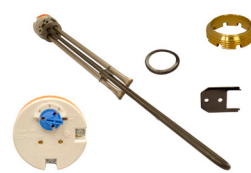

8 Bar  
Pressure Relief Valve

**£ 30.96**

**533002CST**

Genuine Part:  
**061-388-0802**

Multibloc 22mm  
Combination Valve

**£ 43.96**

**309473CST**

Genuine Part:  
**061-475-0702**

7 Bar Pressure &  
Temperature Relief

**£ 21.90**

**95612026**

Verified Alternative:  
**218-583-0012**

11" Rod Type  
Thermostat

**£49.58**

**95606963**

Verified Alternative:  
**218-255-0003**

Lower  
Immersion Heater

**£81.46**

**95606964**

Verified Alternative:  
**218-255-0004**

Upper  
Immersion Heater

**£89.32**

**TIH705**

Genuine Part:  
**584-255-1603**