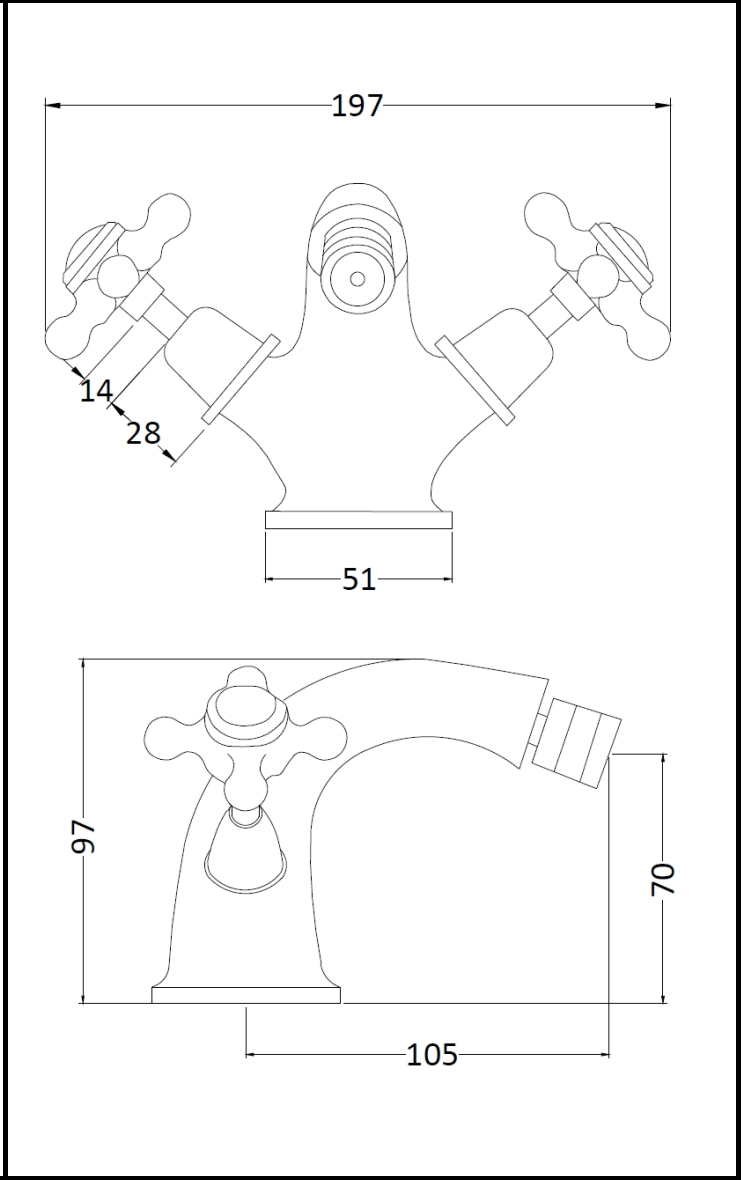

CODE: CTB035

DESCRIPTION: Victrion Bidet Mixer/Xhead/Dome Collar

CATEGORY: Taps

PRODUCT DIMENSIONS				
Height (mm)	Width (mm)	Depth (mm)	Length (mm)	Nett Wgt Kg
95	50	135		1.5

PACKAGING DIMENSIONS			
Height (mm)	Width (mm)	Depth (mm)	Gross Wgt Kg
190	190	150	1.6

PACKAGING DATA			
Box Colour	White Cardboard Box		
Box Qty	1	Label Colour	White Label
Label Size	100 X 50	Label Qty	2

OUTER BOX DIMENSIONS (If Applicable)				
Height (mm)	Width (mm)	Depth (mm)	Length (mm)	Gross Wgt Kg
Barcode				

PRODUCT DETAILS			
Country of Origin	United Kingdom		
Fitting Instruction	No		
Product Material	Brass		
Control Type	Manual		
Waste Included	Waste Included		
WRAS Approval	No	Approval No.	N/A
Operating Pressure (bar)	0.1		
Valve/Cartridge Type	Screw Down		

Colour/Finish	Chrome								
Mount Type	Deck								
Waste Type	Pop-Up								
Flow Rates (L/min)	0.1	5	0.5	1	24	2	33	3	38
Pipe Size	15 mm (1/2" Bsp)								
Pipe Centres	N/A								